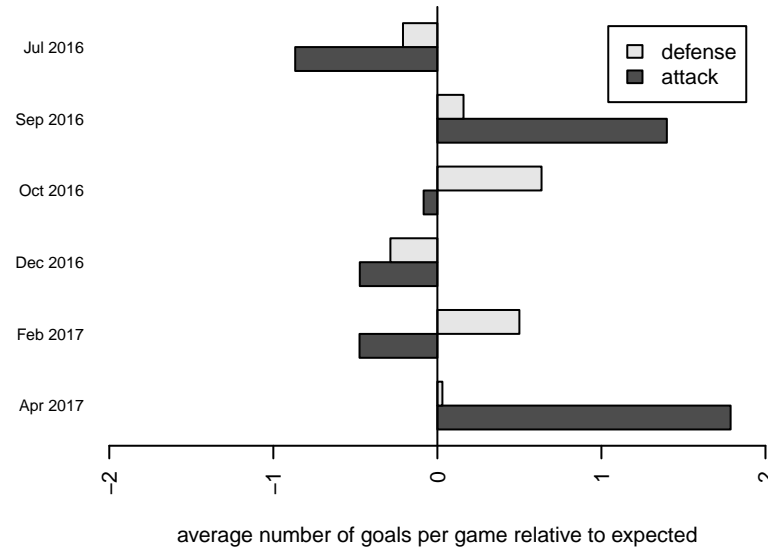

Performance relative to 13 month average