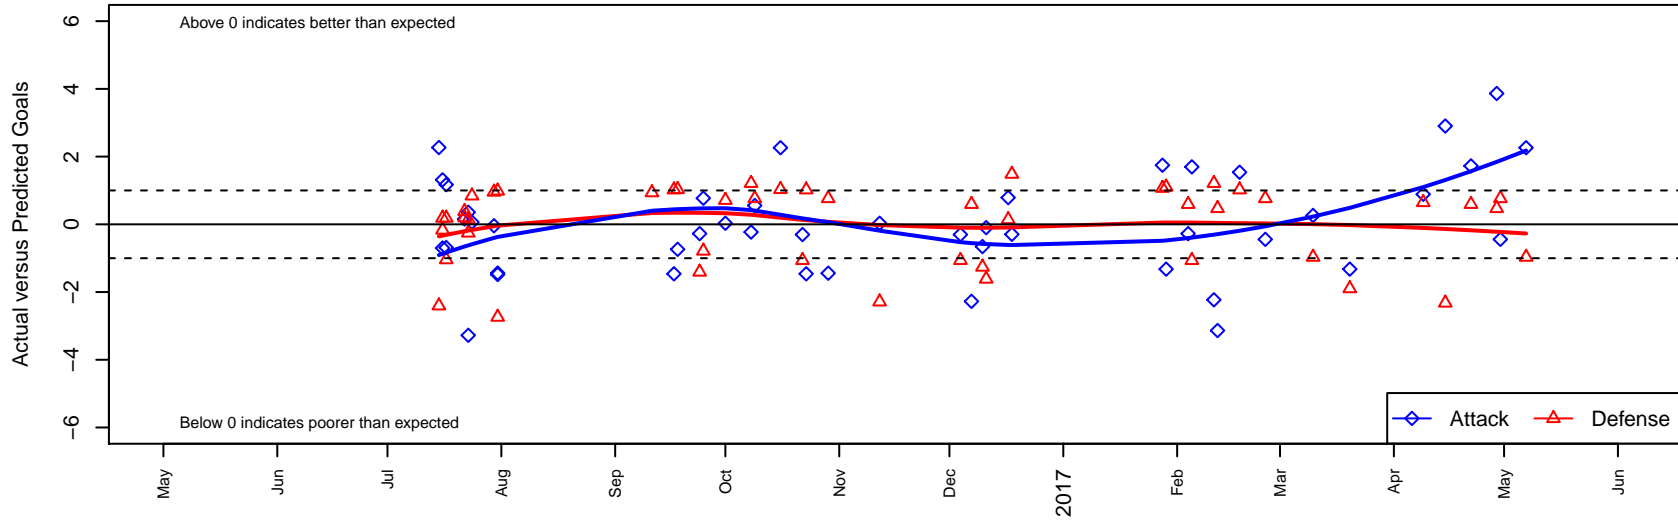

## Westside Timbers Copa Red B02

Westside Timbers  
 Beaverton, OR  
 B02 total strength=1665  
 attack=25.16 defense=15.96  
 fall league = PTT B02 Premier  
 spr league = Win OYS B02 Premier Green

alt names used:  
 WESTSIDE TIMBERS WT 02B COPA (OR)  
 WESTSIDE TIMBERS WT 02B COPA (OR)  
 Westside Timbers 02B Copa Red  
 Westside Timbers 02B Copa Red FWRL  
 Westside Timbers 02B Copa Red FWRL  
 Westside Timbers 02B Copa Red FWRL  
 Westside Timbers 02B Copa Red FWRL

Venues played:  
 2016 Beaverton Cup BU16 Gold  
 2016 Oswego Nike Cup U15  
 2016 Surf Cup Black U15  
 2016 PTT B02 Premier  
 2016 FWRL B02  
 2016 Win OYS B02 Premier Green  
 2016 OYS State Cup B02

**Westside Timbers Copa Red B02**  
 Dots are actual minus expected GF (blue circles) and GA (red triangles).  
 Blue line is smoothed change in attack strength. Red is smoothed change in defense strength.

**attack and defense variance (black dot)  
relative to other teams  
and top 10 in region**

**attack and defense rating  
relative to others at age  
and all opponents in last 13 months**

**Performance relative to 13 month average**