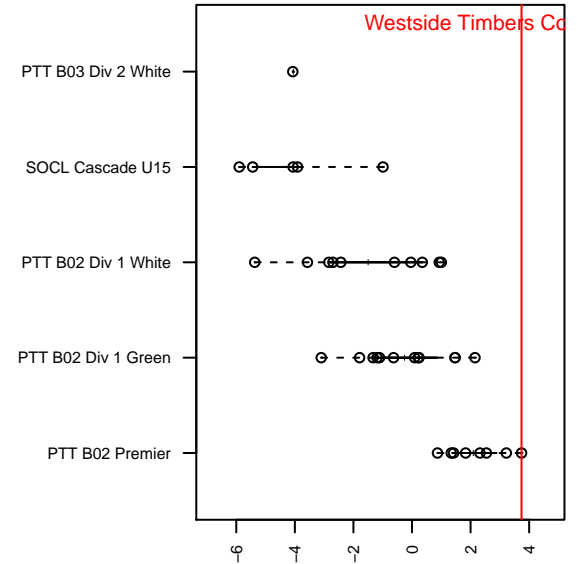

## Westside Timbers Copa Red B02

Westside Timbers  
 Beaverton, OR  
 B02 total strength=1665  
 attack=25.16 defense=15.96  
 fall league = PTT B02 Premier  
 spr league = Win OYS B02 Premier Green

alt names used:  
 WESTSIDE TIMBERS WT 02B COPA (OR)  
 WESTSIDE TIMBERS WT 02B COPA (OR)  
 Westside Timbers 02B Copa Red  
 Westside Timbers 02B Copa Red FWRL  
 Westside Timbers 02B Copa Red FWRL  
 Westside Timbers 02B Copa Red FWRL  
 Westside Timbers 02B Copa Red FWRL

Venues played:  
 2016 Beaverton Cup BU16 Gold  
 2016 Oswego Nike Cup U15  
 2016 Surf Cup Black U15  
 2016 PTT B02 Premier  
 2016 FWRL B02  
 2016 Win OYS B02 Premier Green  
 2016 OYS State Cup B02

**Westside Timbers Copa Red B02**  
 Dots are actual minus expected GF (blue circles) and GA (red triangles).  
 Blue line is smoothed change in attack strength. Red is smoothed change in defense strength.

**attack and defense variance (black dot)  
relative to other teams  
and top 10 in region**

**attack and defense rating  
relative to others at age  
and all opponents in last 13 months**

**Performance relative to 13 month average**