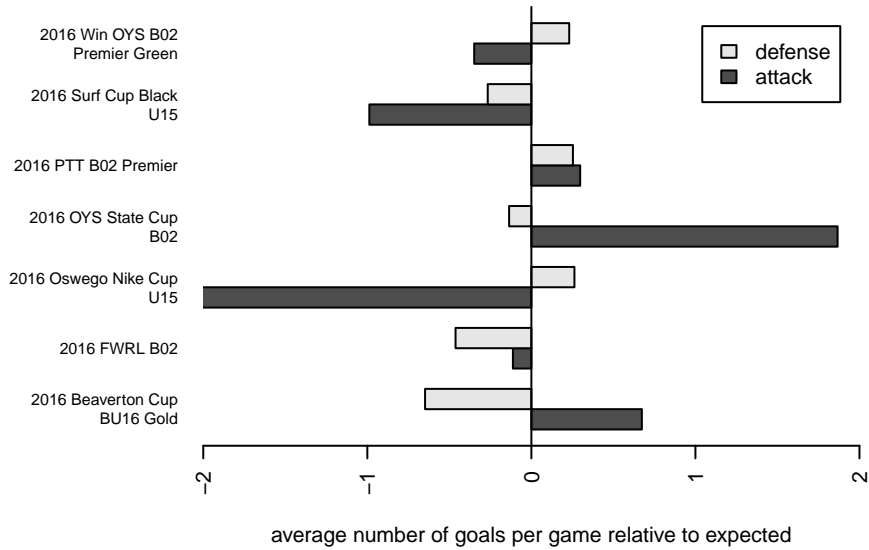

## Westside Timbers Copa Red B02

Westside Timbers  
 Beaverton, OR  
 B02 total strength=1665  
 attack=25.16 defense=15.96  
 fall league = PTT B02 Premier  
 spr league = Win OYS B02 Premier Green

alt names used:  
 WESTSIDE TIMBERS WT 02B COPA (OR)  
 WESTSIDE TIMBERS WT 02B COPA (OR)  
 Westside Timbers 02B Copa Red  
 Westside Timbers 02B Copa Red FWRL  
 Westside Timbers 02B Copa Red FWRL  
 Westside Timbers 02B Copa Red FWRL  
 Westside Timbers 02B Copa Red FWRL

**Westside Timbers Copa Red B02**  
 Dots are actual minus expected GF (blue circles) and GA (red triangles).  
 Blue line is smoothed change in attack strength. Red is smoothed change in defense strength.

**attack and defense variance (black dot)  
relative to other teams  
and top 10 in region**

**attack and defense rating  
relative to others at age  
and all opponents in last 13 months**

**Performance relative to 13 month average**